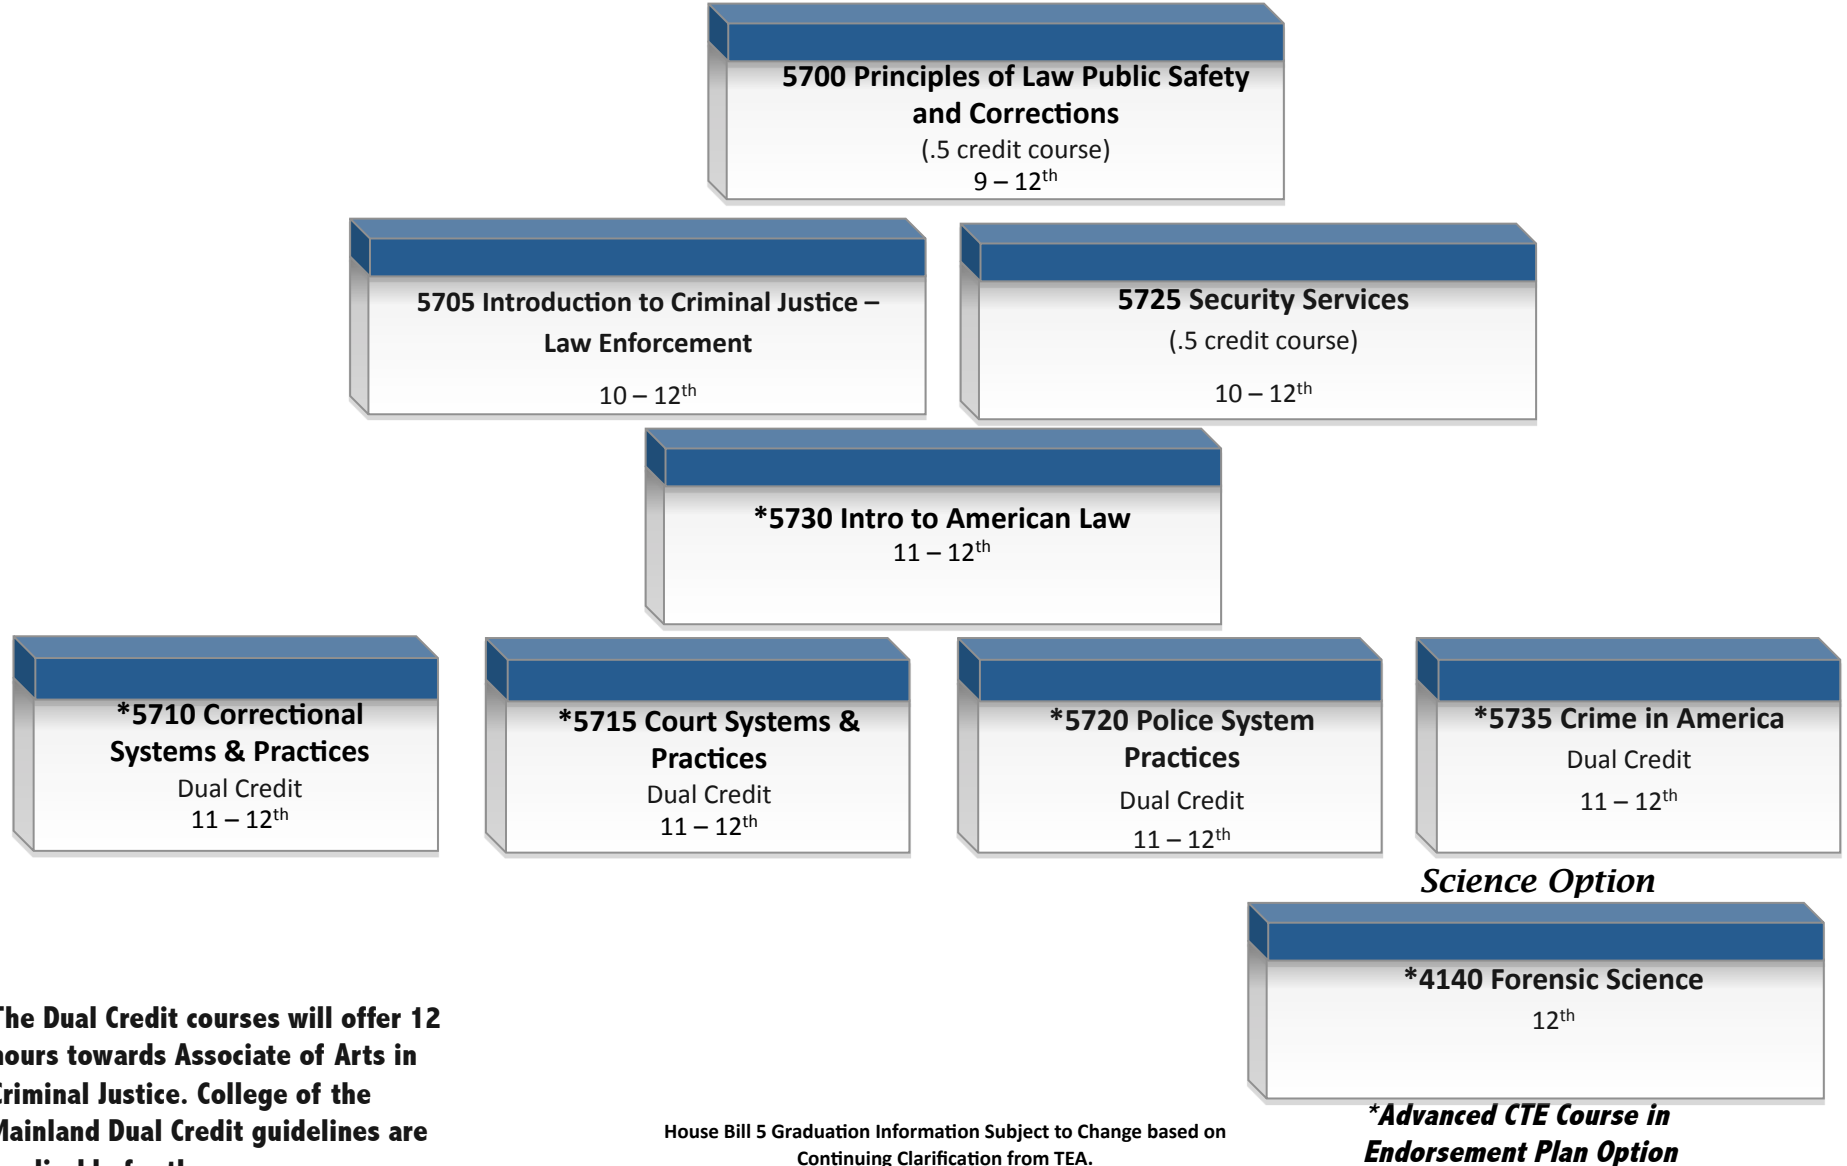

## Law, Public Safety and Correction, and Security Cluster

Refer to Academic Planning Guide for Course Prerequisites

The Dual Credit courses will offer 12 hours towards Associate of Arts in Criminal Justice. College of the Mainland Dual Credit guidelines are applicable for these courses.